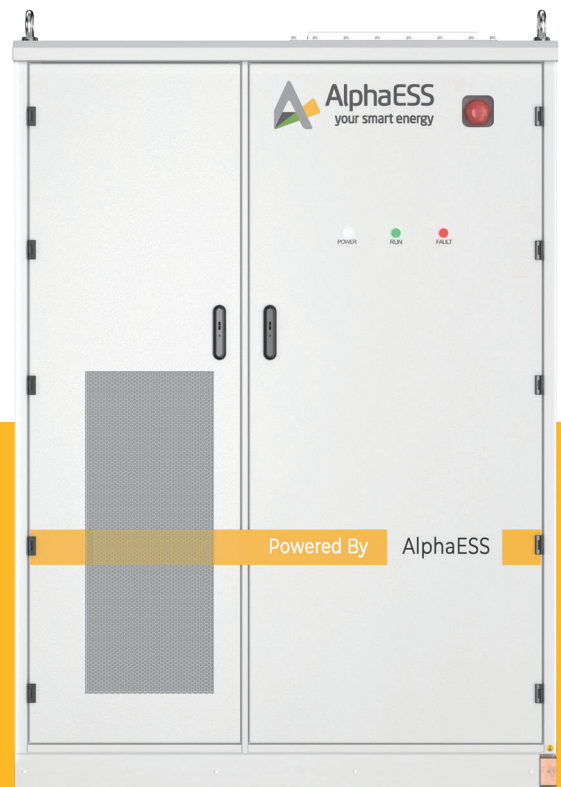

YOUR
SMART
ENERGY

STORION-LC-372

Liquid-Cooling Outdoor Cabinet (Battery Cabinet)

CAPACITY

Battery Module: 46.5 kWh
System: 372.7 kWh

Flexible Site Layout

High Energy Density

Dehumidification Design

High-Level System Integration

Intelligent Thermal Management Strategy

Safer Dual Fire Fighting and Explosion Deflagration Solutions

STORION-LC-372

Model		STORION-LC-372
System Parameters		
Dimensions (W x D x H)	1700 x 1500 x 2450 mm	
System Weight	4.65 t	
Ingress Protection	IP55	
Rated Voltage	1331.2 V (8 Modules)	
Nominal Capacity	372.7 kWh (8 Modules)	
Rated Charging and Discharging Power	186.3 kW (0.5C)	
Battery Modules Connection	4 ~ 8 in series connection	
Battery Chemistry	LFP (LiFePO ₄)	
Cooling	Liquid Cooling	
Product Type	Outdoor Cabinet	
Fire-Fighting System	Aerosol + Sprinkler	
Battery Parameters		
Battery Model	M166280-S	
Rated Voltage	166.4 V	
Nominal Capacity	46.5 kWh	
Rated Charging and Discharging Power	23.2 kW (0.5P)	
Ingress Protection	IP67	
Weight	333 kg	
Dimensions (W x D x H)	810 x 1100 x 237.5 mm	
Operating Temperature Range	-30 °C ~ 50 °C*	
Certification		
Transportation	UN 38.3	
Compliance	IEC 62619, IEC 62477, IEC 61000, UL 9540A, UL 1973	